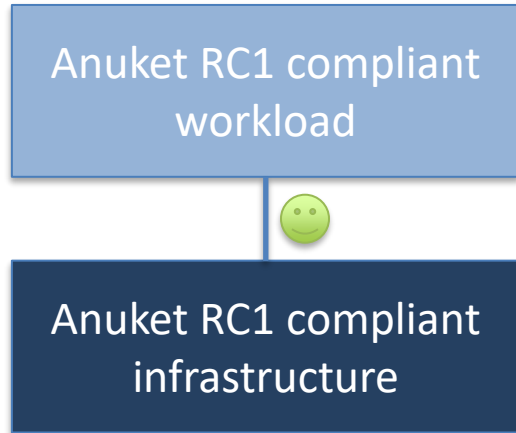

Problem statement for VNF-s